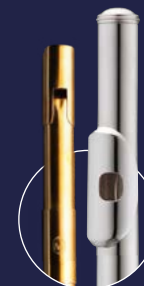

»The Magic Flute« - Tin Whistle with a special engraving

A luxurious and lavishly designed collector's box holds your flute case and bag, with magnets to safely close the box and a secret compartment to keep your »The Magic Flute« - Tin Whistle safe.

Dig deeper into the musical world of Mozart's Magic Flute and bring the world-famous melodies to life with your AZUMI flute and »The Magic Flute« - Tin Whistle.

**AZUMI | Z2-series**

With the Magic Flute Box, you will receive AZUMI's most popular model from the Z2 series with a **Sterling silver ALTUS headjoint** alongside a free exclusive »The Magic Flute« - Tin Whistle.